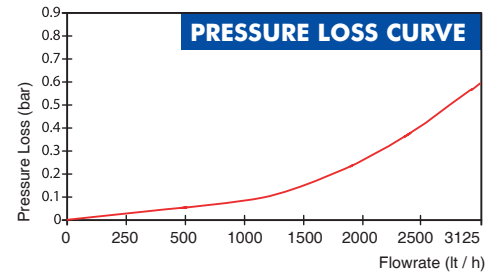

PERFORMANCE DATA

Nominal diameter	DN	15	20
Overload Flowrate	Q4	m³/h 3,125	3,125
Permanent Flowrate	Q3	m³/h 2,5	2,5
Transitional Flowrate	Q2	m³/h 0,02 | 0,1	0,02
Minimum Flowrate	Q1	m³/h 0,0125 | 0,0625	0,0125
Q3/Q1 (MI-001 OIML R49)		≤ 200 | ≤ 40	≤ 200
Mounting on the network		H | V	H
Maximum Registration Capacity		9999 / 99999 / 99999,99 / 99999,999	
Initial Flowrate	Qi	l/h 5	
Maximum Working Pressure	bar	16	
Maximum Working Temperature	°C	50	
Pressure Loss Class	bar	0,63	
Smallest Reading Resolution	m³	0,00005	
Class		Class 1 / Class 2	
Quantity per package		10