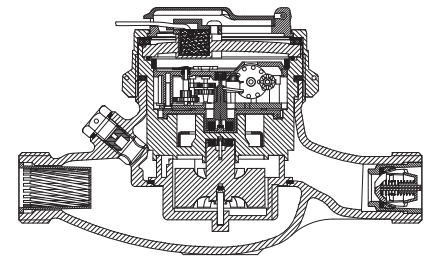

BAYLAN

WATER METERS

TK-1C

Multi jet Dry type Water Meter

GENERAL

- MID Certified • Impeller chamber strainer (Optional)
- Reading with reed sensor • 1 pulse output at 1/10/100 lt
- Suitable for potable water
- Low pressure loss, high sensitivity at initial flow
- Special glass with high resistance to pressure and impact
- Electrostatic painted body made of corrosion resistant brass
- Available for optical reading • 360° rotating lid
- Pulse output and AMR reading features are optional
- 3 years of warranty • Non return valve
- Suitable for cold water up to 50°C
- Stainless steel register cup is optional
- Almost no maintenance • Vacuumed mechanism
- Service and spare parts available for 10 years
- IP68 Protected
- Environmental Classes

Climatic : -10°C/+55°C | Mechanic: M1/O | Elektromagnetic: E2

- $Q2 \leq Q \leq Q4$ Maximum Permissible Error

Class 2 Water Meters; $\% \pm 2$ (Water Temp. $\leq 30^\circ\text{C}$), $\% \pm 3$ (Water Temp. $> 30^\circ\text{C}$)

DIMENSIONS

Nominal diameter	DN	15	20	mm
Connecting diameter	D	G 3/4	G 1	B
Total overall meter height	H	109	109	mm
Axis height	h	31,5	31,5	mm
Length	L	190	190	mm
Width	B	97	97	mm
Length with connections	LB	270	270	mm
Unit weight		1,15	1,22	kg
Package Weight (without connect)		12,26	13,00	kg
Package Weight (with connect)		13,86	14,90	kg
Package dimensions		25x46x22	25x46x22	cm