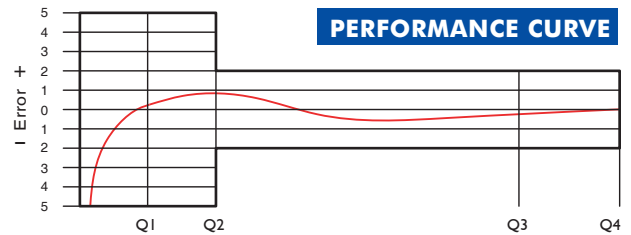

PERFORMANCE DATA

Nominal diameter	DN	15	20
Overload Flowrate	Q4	m³/h 3,125	3,125
Permanent Flowrate	Q3	m³/h 2,5	2,5
Transitional Flowrate	Q2	m³/h 0,02 | 0,1	0,02
Minimum Flowrate	Q1	m³/h 0,0125 | 0,0625	0,0125
Q3/Q1 (MI-001 OIML R49)		≤ 200 | ≤ 40	≤ 200
Mounting on the network		H | V	H
Maximum Registration Capacity		9999 / 99999 / 99999,99 / 99999,999	
Initial Flowrate	Qi	l/h 5	
Maximum Working Pressure	bar	16	
Maximum Working Temperature	°C	50	
Pressure Loss Class	bar	0,63	
Smallest Reading Resolution	m³	0,00005	
Class		Class 1 / Class 2	
Quantity per package		10