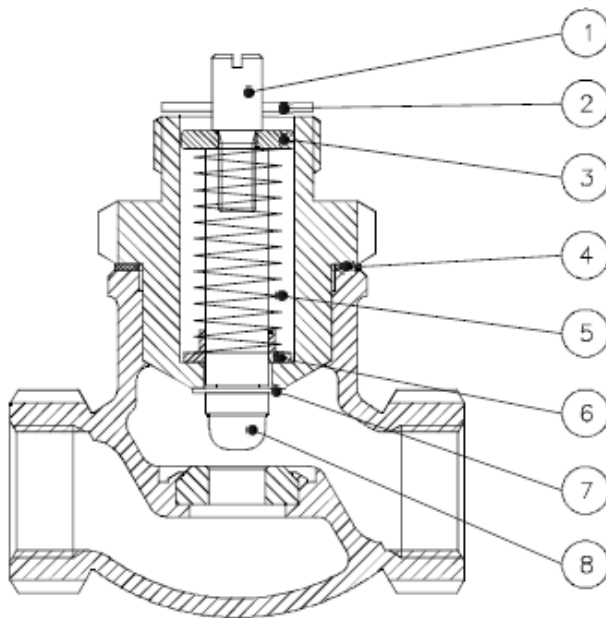

## L1S SPARE PARTS

2-way Control Valves

Gun Metal, PN 16, DN 15/6-20 mm

S-2.2.02-A

DN15-20

Pos.	Component
------	-----------

1	Press Button
2	Gasket
3	Washer
4	Gasket
5	Spring
6	Bushing
7	Cone
8	Locking ring

Packing set	Pos.	Valve	Item No.
<b>components pos.</b>	<b>1 to 8</b>	15/6 L1S	1-2990110
	<b>1 to 8</b>	15/9 L1S	1-2990111
	<b>1 to 7</b>	15/12 L1S	1-2990112
	<b>1 to 7</b>	15 L1S	1-2990113
	<b>1 to 7</b>	20 L1S	1-2990121