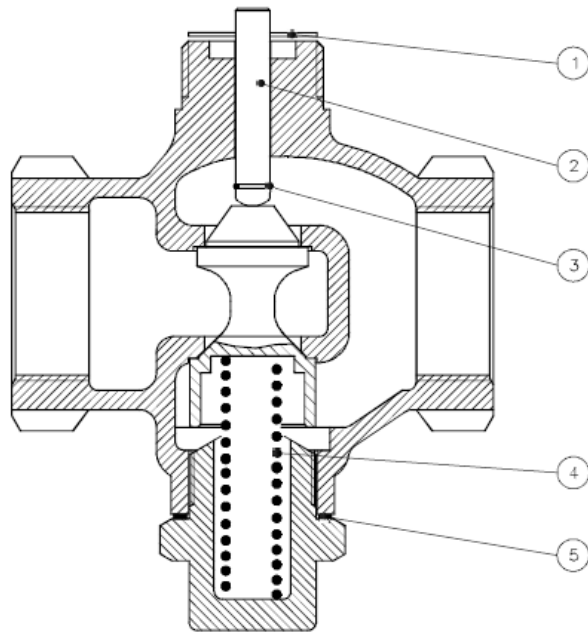

L2SR SPARE PARTS

2-way Control Valves

Gun Metal, PN 16, DN 40-50 mm, 2 seats, Reverse acting

S-2.2.06-A

DN40-50

| Pos. | Component |
|------|-----------|
|------|-----------|

| | |
|---|--------------|
| 1 | Press Button |
| 2 | Gasket |
| 3 | O-ring |
| 4 | Spring |
| 5 | Gasket |

| Packing set | Pos. | Valve | Item No. |
|-------------|------|-------|----------|
|-------------|------|-------|----------|

| | | | |
|-----------------|--------|------------|-----------|
| components pos. | 1 to 5 | 40-50 L2SR | 1-2990149 |
|-----------------|--------|------------|-----------|