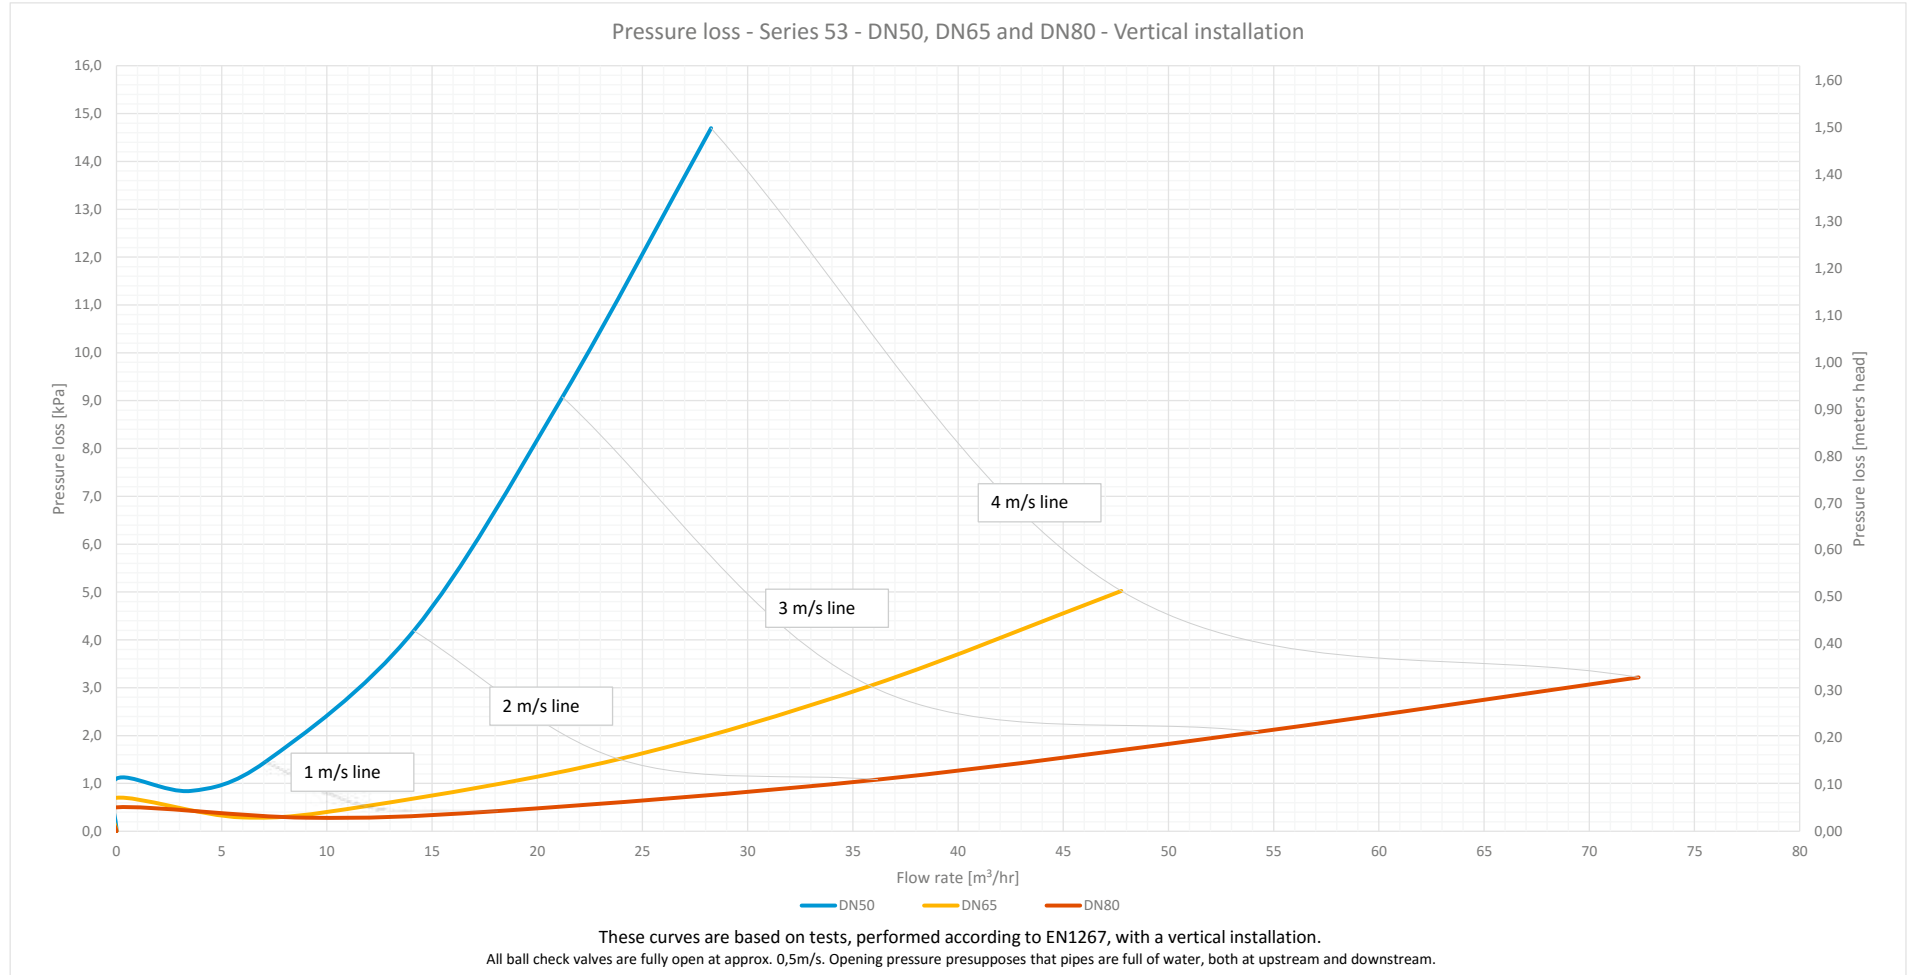

AVK BALL CHECK VALVES - PRESSURE LOSS, DN50, DN65 AND DN80 VERTICAL INSTALLATION

AVK BALL CHECK VALVES - PRESSURE LOSS, DN100, DN125, DN150 AND DN200 VERTICAL INSTALLATION

AVK BALL CHECK VALVES - PRESSURE LOSS, DN250 AND DN300 VERTICAL INSTALLATION

AVK BALL CHECK VALVES - PRESSURE LOSS, DN50, DN65 AND DN80 HORIZONTAL INSTALLATION

AVK BALL CHECK VALVES - PRESSURE LOSS, DN100, DN125, DN150 AND DN200 HORIZONTAL INSTALLATION

AVK BALL CHECK VALVES - PRESSURE LOSS, DN250 AND DN300 HORIZONTAL INSTALLATION