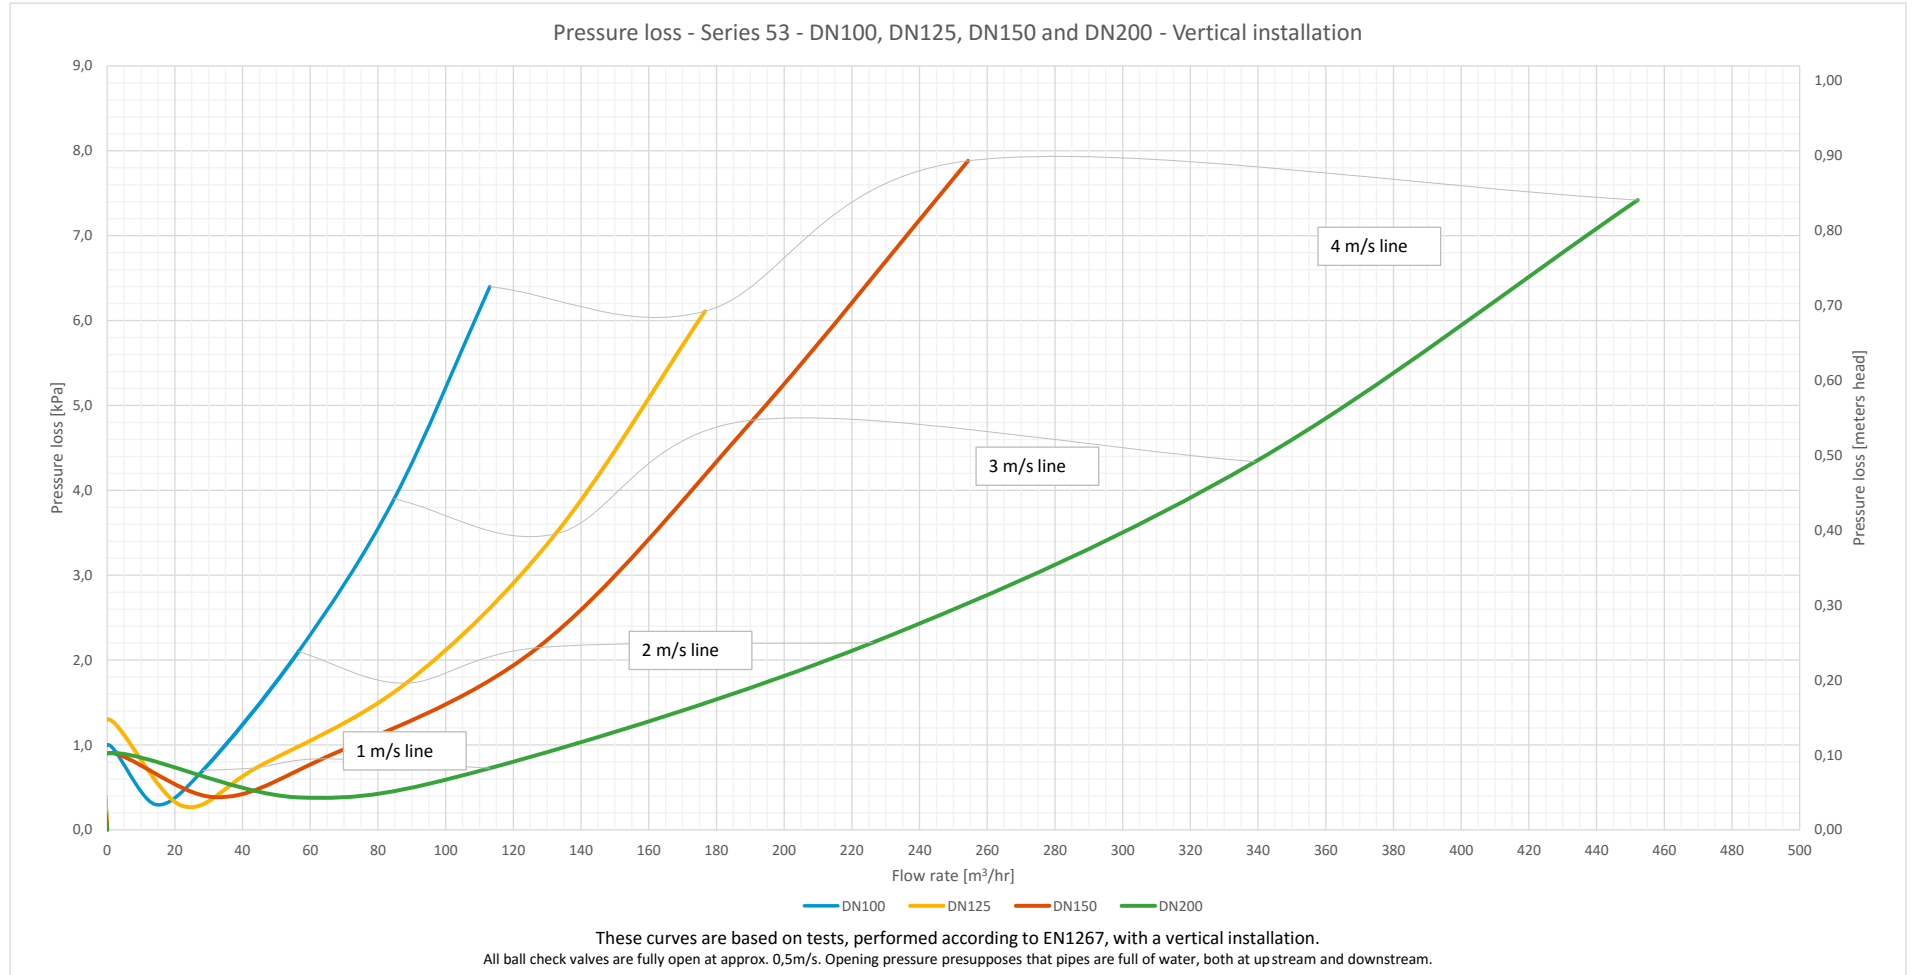

AVK BALL CHECK VALVES - PRESSURE LOSS, DN50, DN65 AND DN80 VERTICAL INSTALLATION

AVK BALL CHECK VALVES - PRESSURE LOSS, DN100, DN125, DN150 AND DN200 VERTICAL INSTALLATION

AVK BALL CHECK VALVES - PRESSURE LOSS, DN250 AND DN300 VERTICAL INSTALLATION

AVK BALL CHECK VALVES - PRESSURE LOSS, DN50, DN65 AND DN80 HORIZONTAL INSTALLATION

AVK BALL CHECK VALVES - PRESSURE LOSS, DN100, DN125, DN150 AND DN200 HORIZONTAL INSTALLATION

AVK BALL CHECK VALVES - PRESSURE LOSS, DN250 AND DN300 HORIZONTAL INSTALLATION