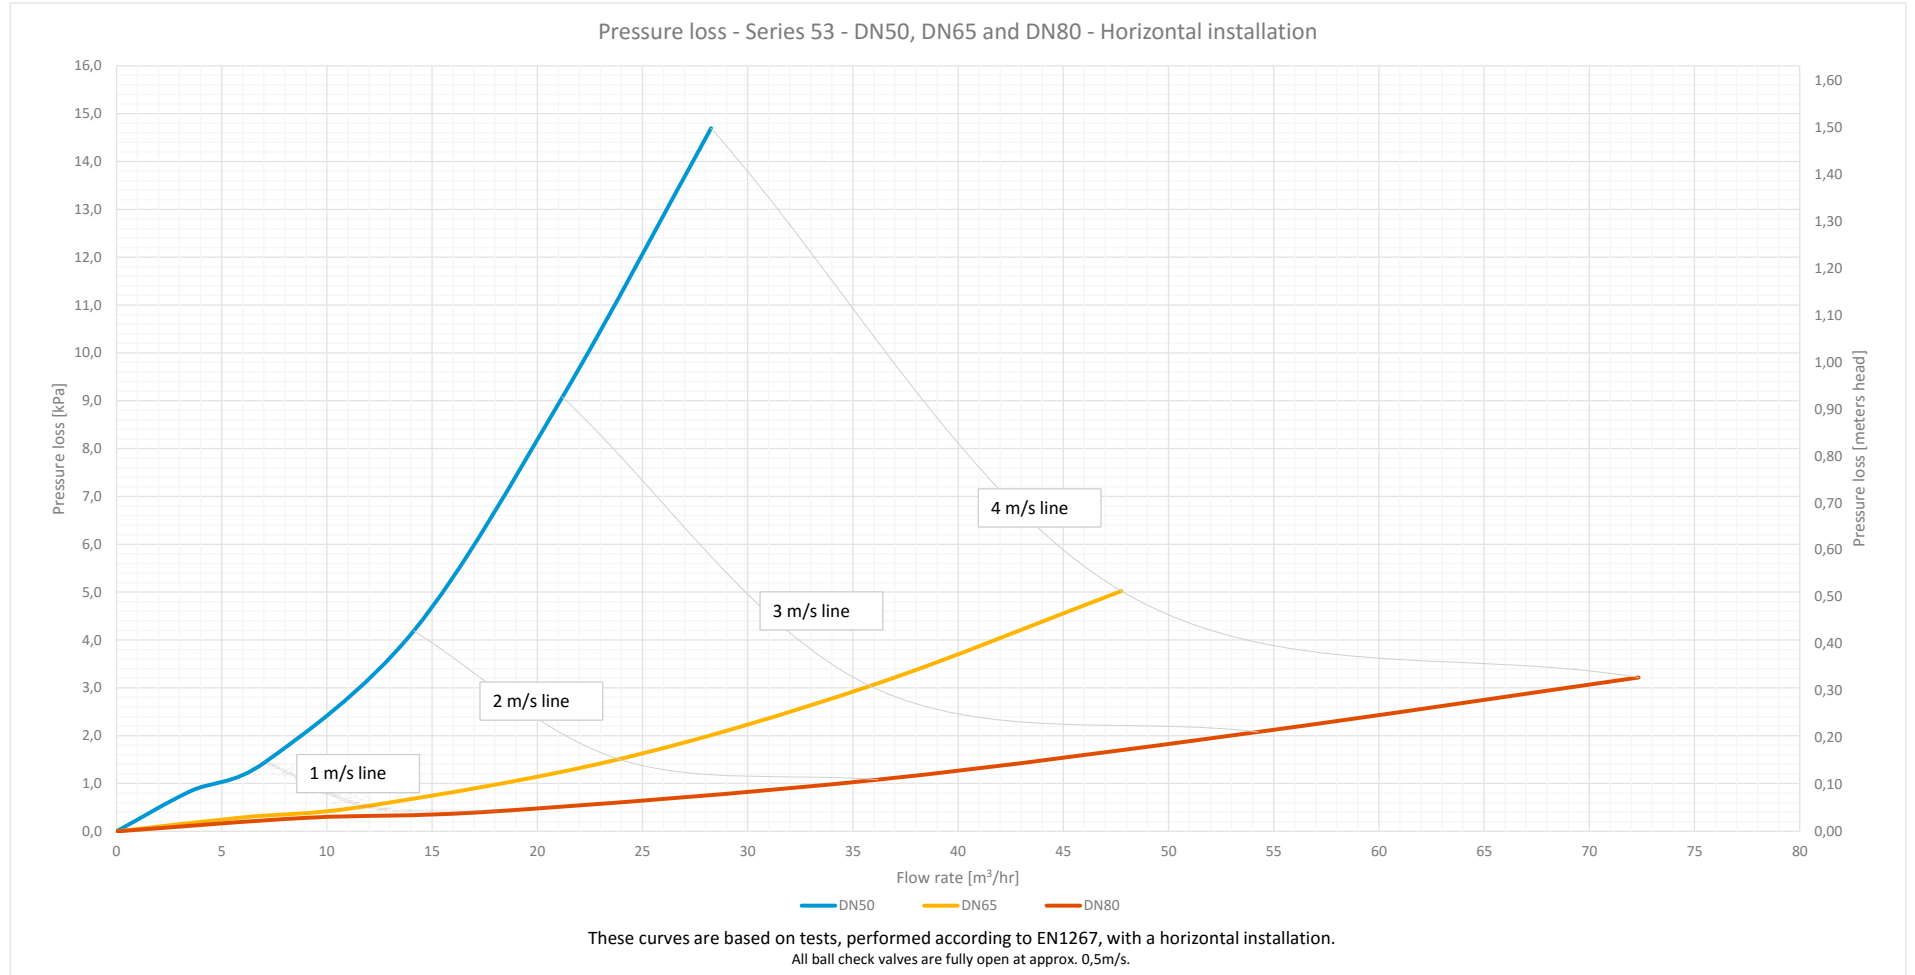

AVK BALL CHECK VALVES - PRESSURE LOSS, DN50, DN65 AND DN80 VERTICAL INSTALLATION

AVK BALL CHECK VALVES - PRESSURE LOSS, DN100, DN125, DN150 AND DN200 VERTICAL INSTALLATION

AVK BALL CHECK VALVES - PRESSURE LOSS, DN250 AND DN300 VERTICAL INSTALLATION

AVK BALL CHECK VALVES - PRESSURE LOSS, DN50, DN65 AND DN80 HORIZONTAL INSTALLATION

AVK BALL CHECK VALVES - PRESSURE LOSS, DN100, DN125, DN150 AND DN200 HORIZONTAL INSTALLATION

AVK BALL CHECK VALVES - PRESSURE LOSS, DN250 AND DN300 HORIZONTAL INSTALLATION