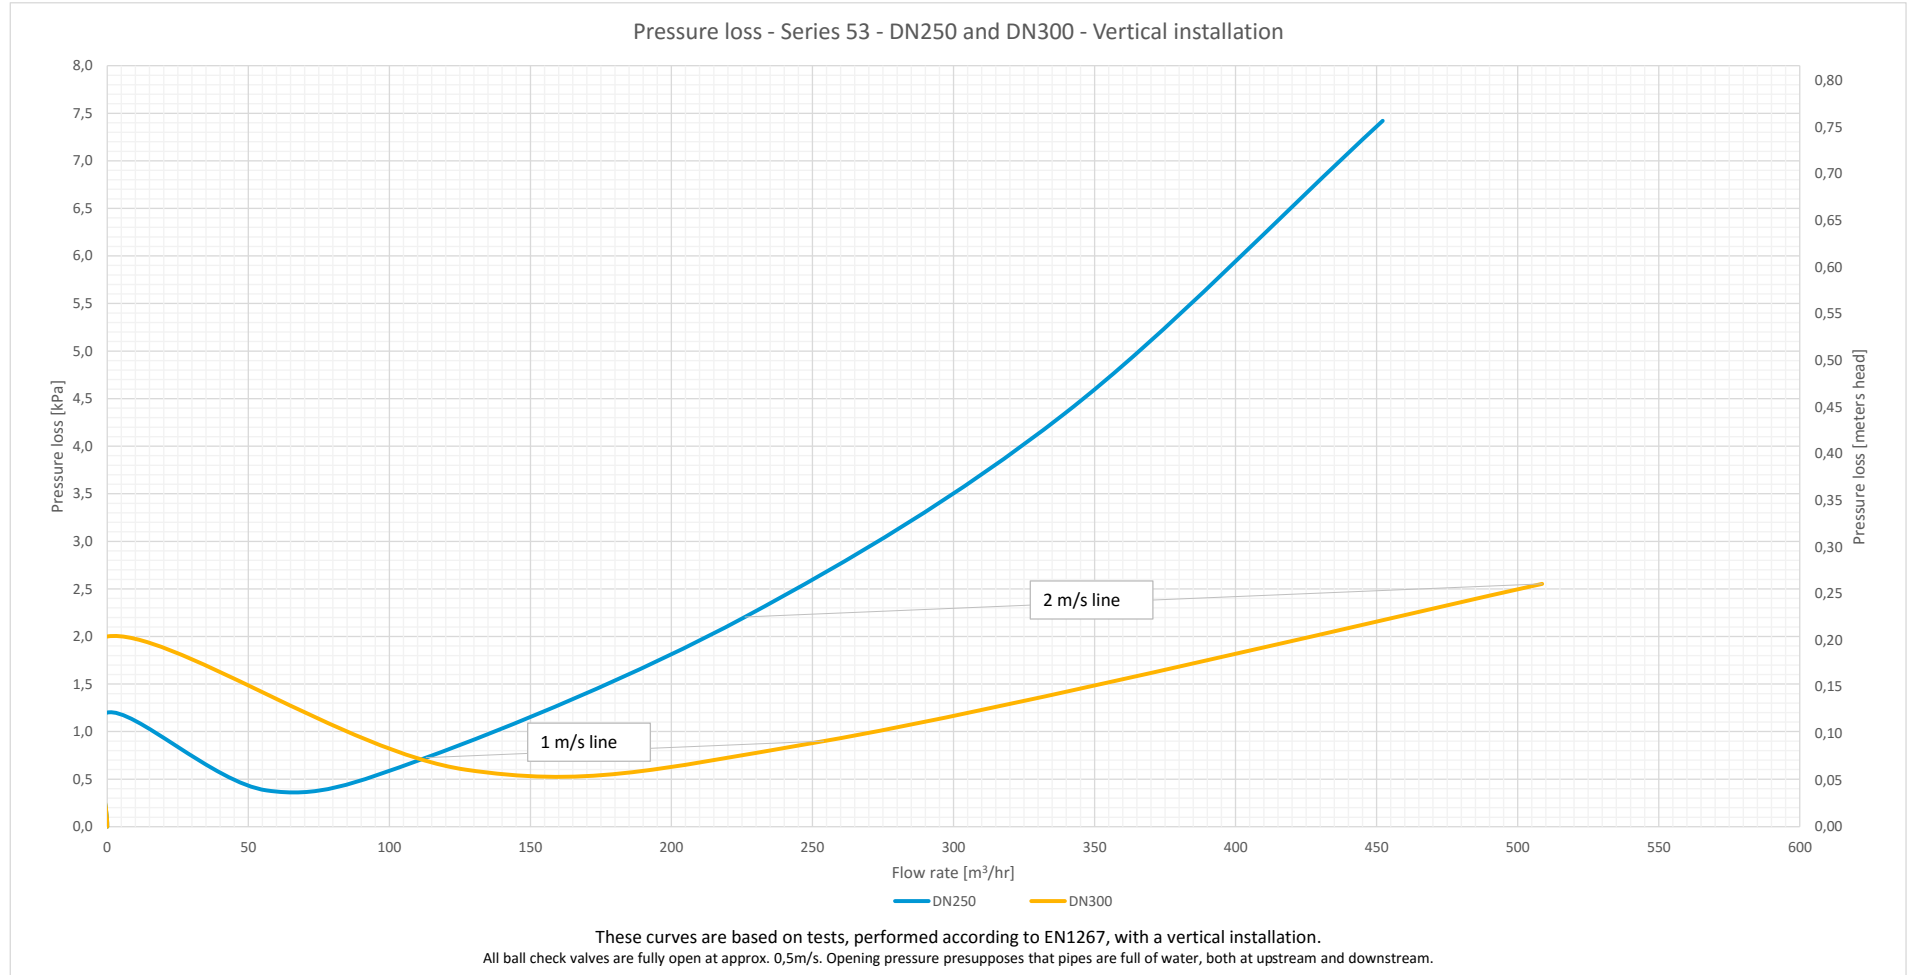

AVK BALL CHECK VALVES - PRESSURE LOSS, DN50, DN65 AND DN80 VERTICAL INSTALLATION

AVK BALL CHECK VALVES - PRESSURE LOSS, DN100, DN125, DN150 AND DN200 VERTICAL INSTALLATION

AVK BALL CHECK VALVES - PRESSURE LOSS, DN250 AND DN300 VERTICAL INSTALLATION

AVK BALL CHECK VALVES - PRESSURE LOSS, DN50, DN65 AND DN80 HORIZONTAL INSTALLATION

AVK BALL CHECK VALVES - PRESSURE LOSS, DN100, DN125, DN150 AND DN200 HORIZONTAL INSTALLATION

AVK BALL CHECK VALVES - PRESSURE LOSS, DN250 AND DN300 HORIZONTAL INSTALLATION