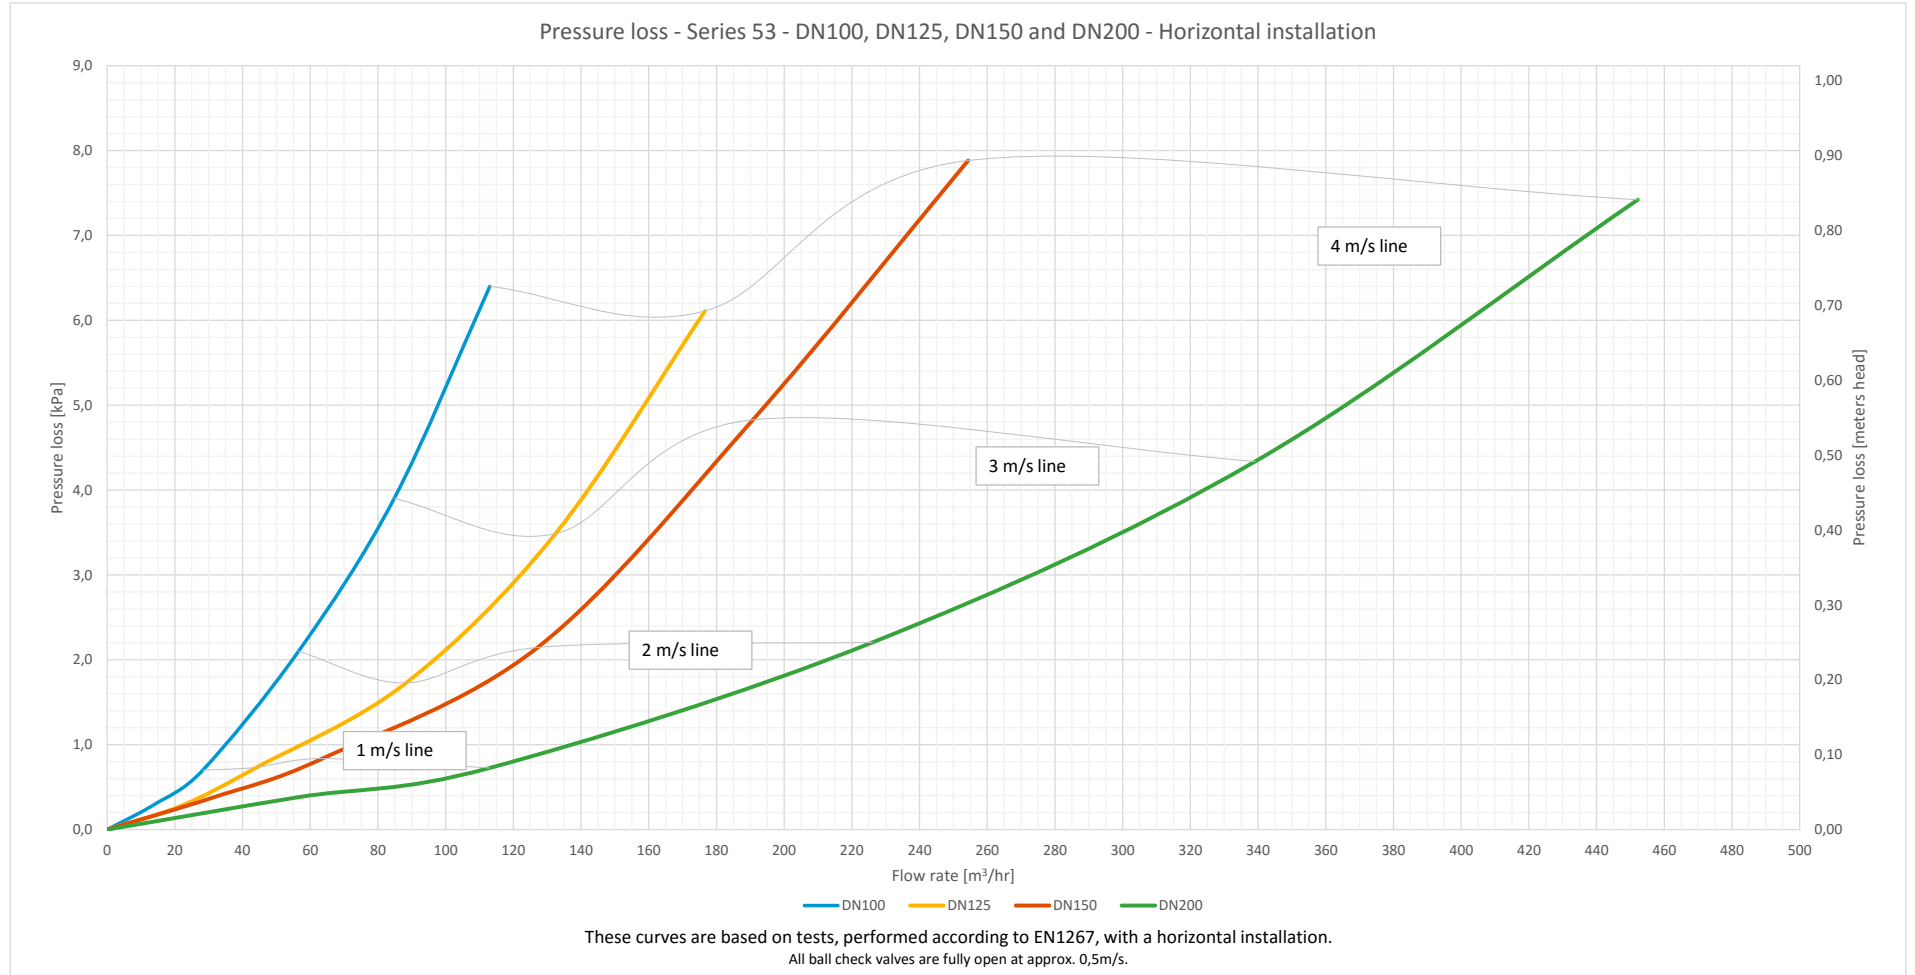

AVK BALL CHECK VALVES - PRESSURE LOSS, DN50, DN65 AND DN80 VERTICAL INSTALLATION

AVK BALL CHECK VALVES - PRESSURE LOSS, DN100, DN125, DN150 AND DN200 VERTICAL INSTALLATION

AVK BALL CHECK VALVES - PRESSURE LOSS, DN250 AND DN300 VERTICAL INSTALLATION

AVK BALL CHECK VALVES - PRESSURE LOSS, DN50, DN65 AND DN80 HORIZONTAL INSTALLATION

AVK BALL CHECK VALVES - PRESSURE LOSS, DN100, DN125, DN150 AND DN200 HORIZONTAL INSTALLATION

AVK BALL CHECK VALVES - PRESSURE LOSS, DN250 AND DN300 HORIZONTAL INSTALLATION